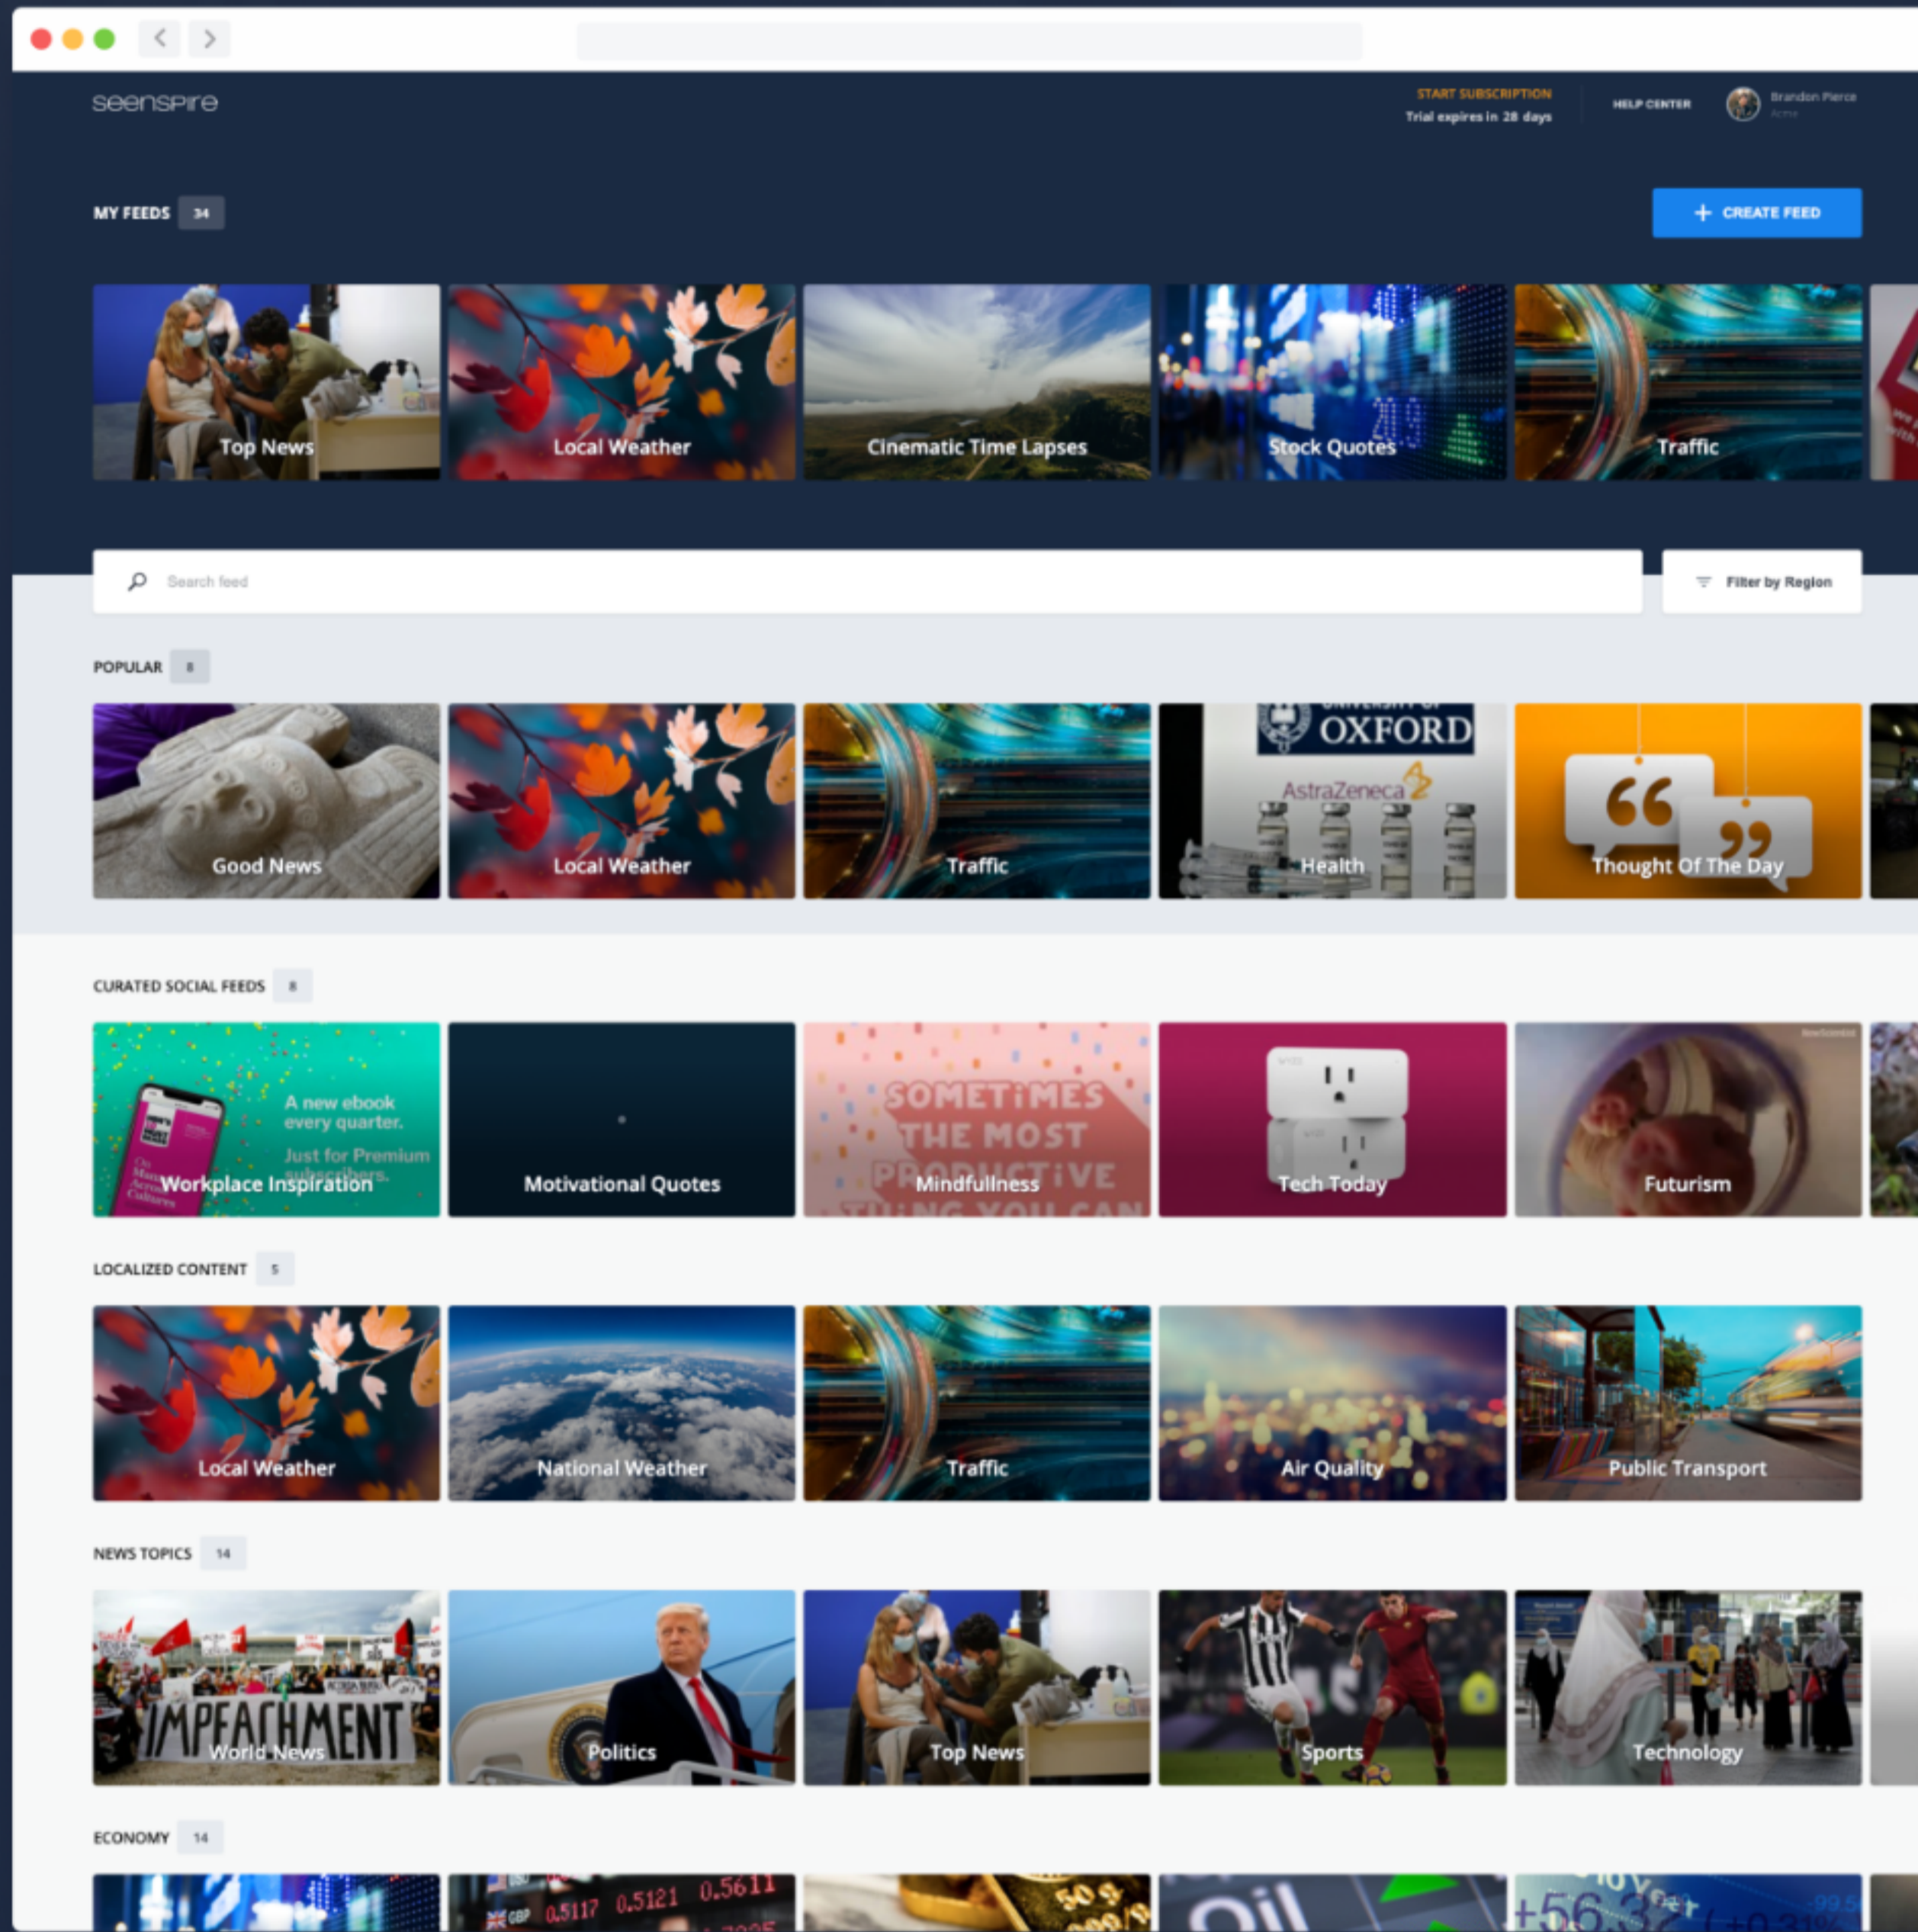

CONTINUOUSLY FRESH AND ENGAGING CONTENT

Delivered By The First Streaming Service For Public Displays.

MAXIMIZE THE IMPACT OF YOUR DIGITAL SIGNAGE COMMUNICATIONS

- > Unlimited content accessible through a single subscription.
- > Designed to bring awareness to your displays and attention to your message.
- > Digital signage on autopilot.

EXAMPLE CONTENT PLAYLIST FOR YOUR DIGITAL SIGNAGE

EMBED SIGNAGE CMS

Your Custom Content

INFOTAINMENT FEEDS

National and Sports News
Business and Technology News
4k Nature Clips and Digital Art
Local Weather and Traffic

🕒 20 min - Content Playlist

SEEING IS BELIEVING!

One subscription. Unlimited content.

[STREAM 14 DAYS FOR FREE](#)