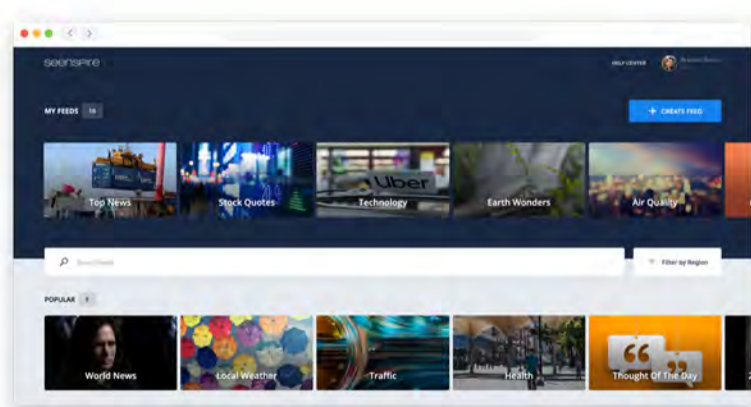

Diversify and automate your content playlist

- 250+ automated content feeds, sourced, curated and visualized for digital signage.
- Mix need-to-know messages with Seenspire-powered content for maximum impact.
- Seenspire handles all licensing so you can avoid copyright infringement.

How to use with embed signage

1

Get a Feed URL from your Seenspire dashboard

2

Add the URL to a playlist using the Content Streaming Widget in embed

3

Publish to your screens and watch them continue to update automatically